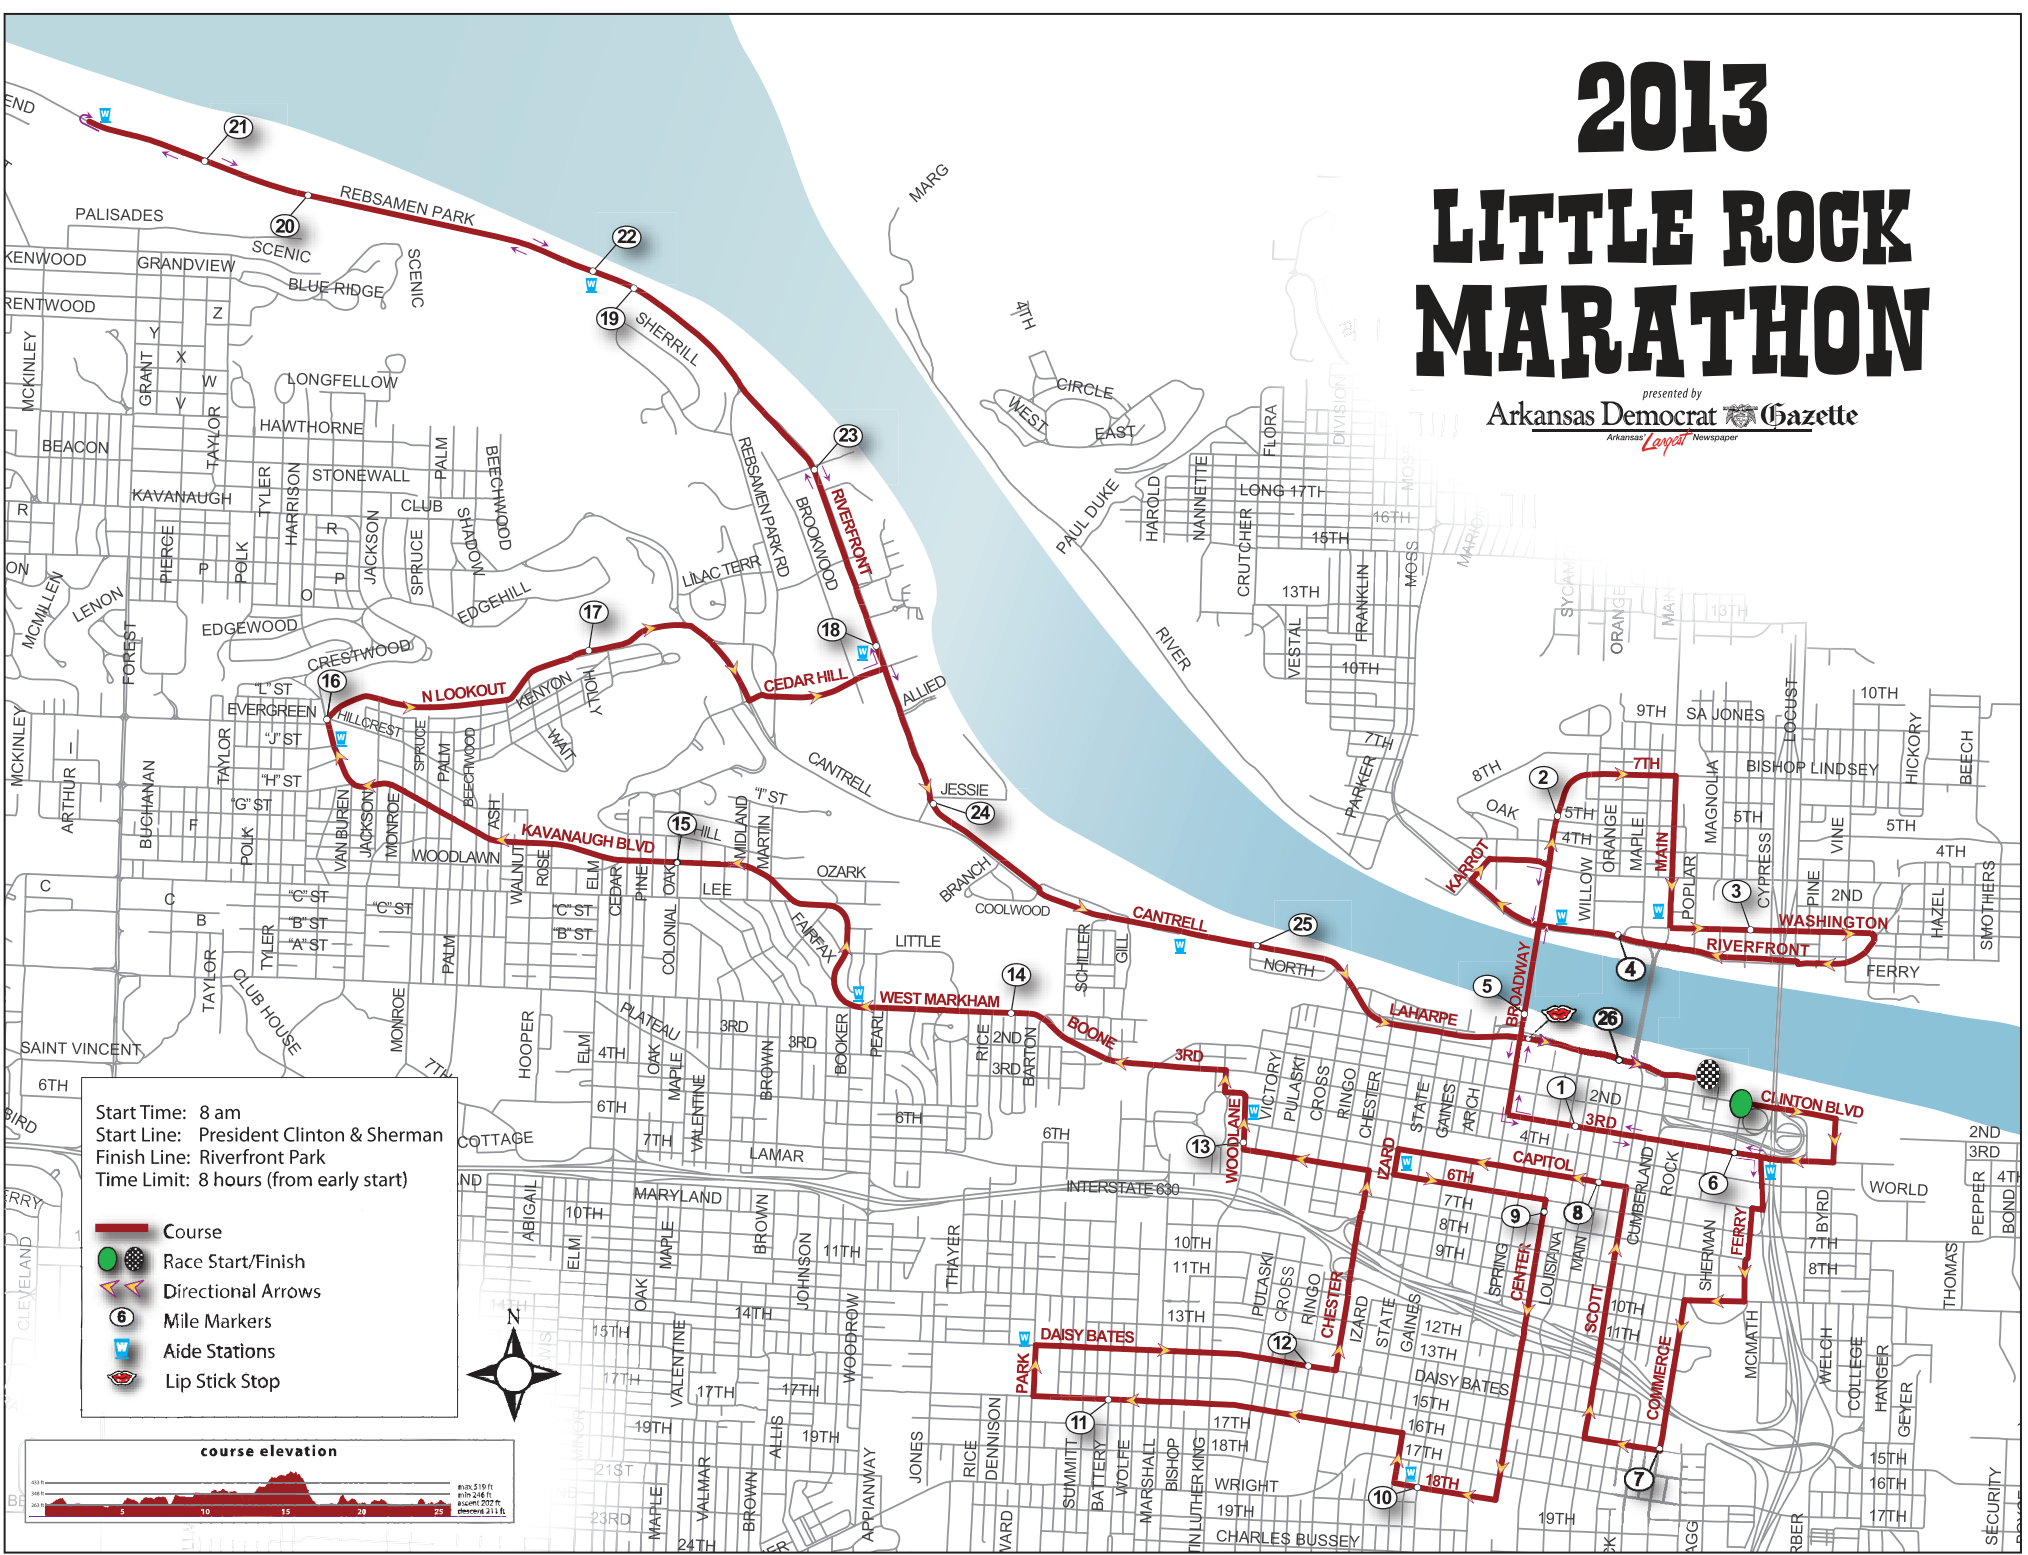

2013 LITTLE ROCK MARATHON

presented by
Arkansas Democrat  **Gazette**
Arkansas' *Capital* Newspaper

Start Time: 8 am
Start Line: President Clinton & Sherman
Finish Line: Riverfront Park
Time Limit: 8 hours (from early start)

-  Course
-  Race Start/Finish
-  Directional Arrows
-  Mile Markers
-  Aid Stations
-  Lip Stick Stop